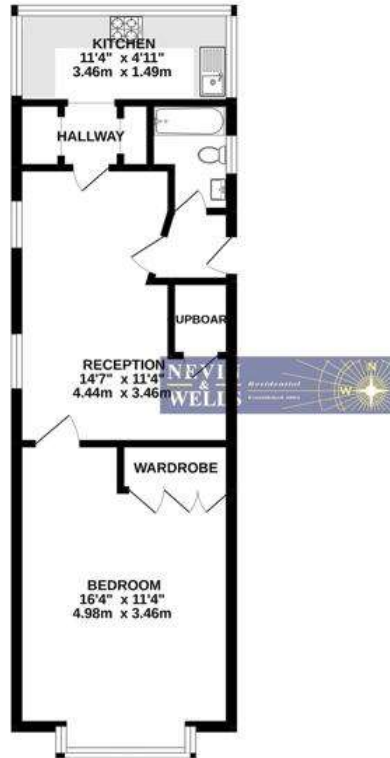

Kinburn Drive, Englefield Green, TW20 0BD

FLOORPLAN

All measurements are approximate. Nevin & Wells Residential have not tested any systems or appliances

EPC

Flat 3 Hollywood Kinburn Drive Englefield Hill EGHAM TW20 0BD	Energy rating C
Valid until 7 January 2030	Certificate number 8210-8729-7820-9168-9206

Property type	Mid-floor flat
Total floor area	47 square metres

Energy efficiency rating for this property

This property's current energy rating is C. It has the potential to be C.

[See how to improve this property's energy performance.](#)