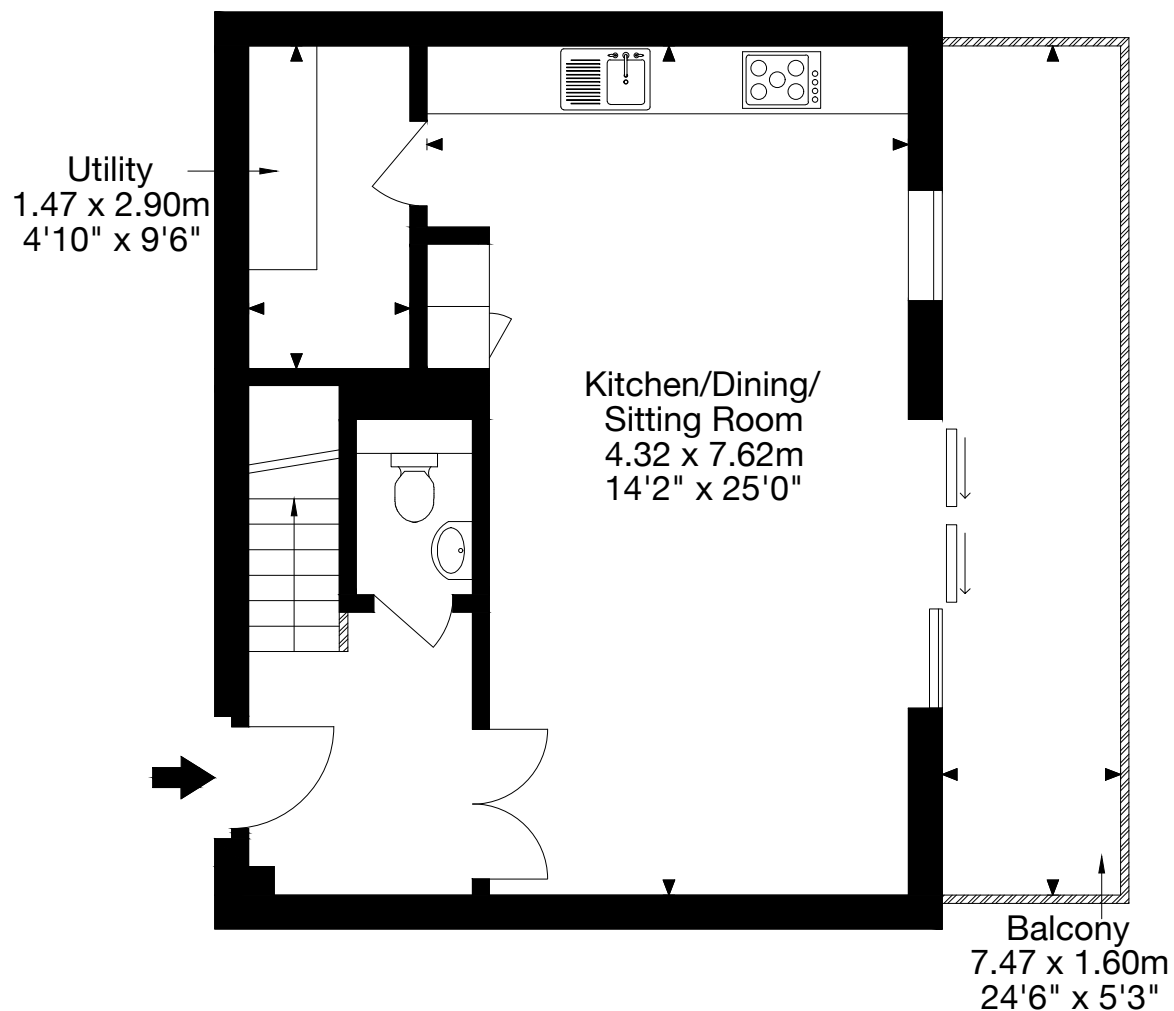

20 School Buildings, Redland, Bristol BS6 7EB

Gross Internal Area (Approx.)

90 sq m / 974 sq ft

Second Floor

Third Floor