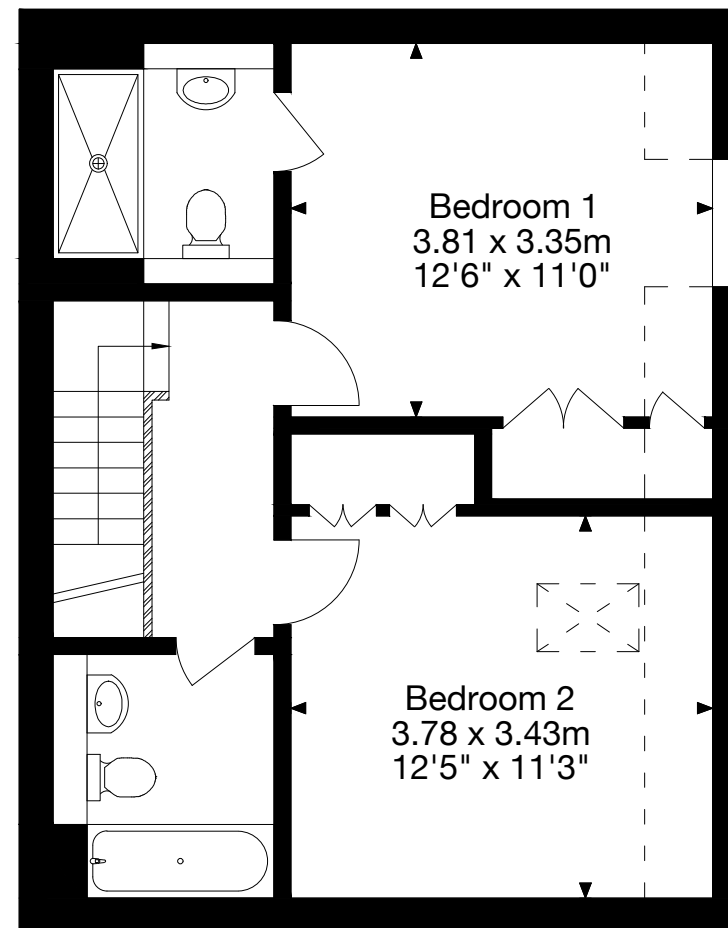

20 School Buildings, Redland, Bristol BS6 7EB

Gross Internal Area (Approx.)

90 sq m / 974 sq ft

Second Floor

Third Floor